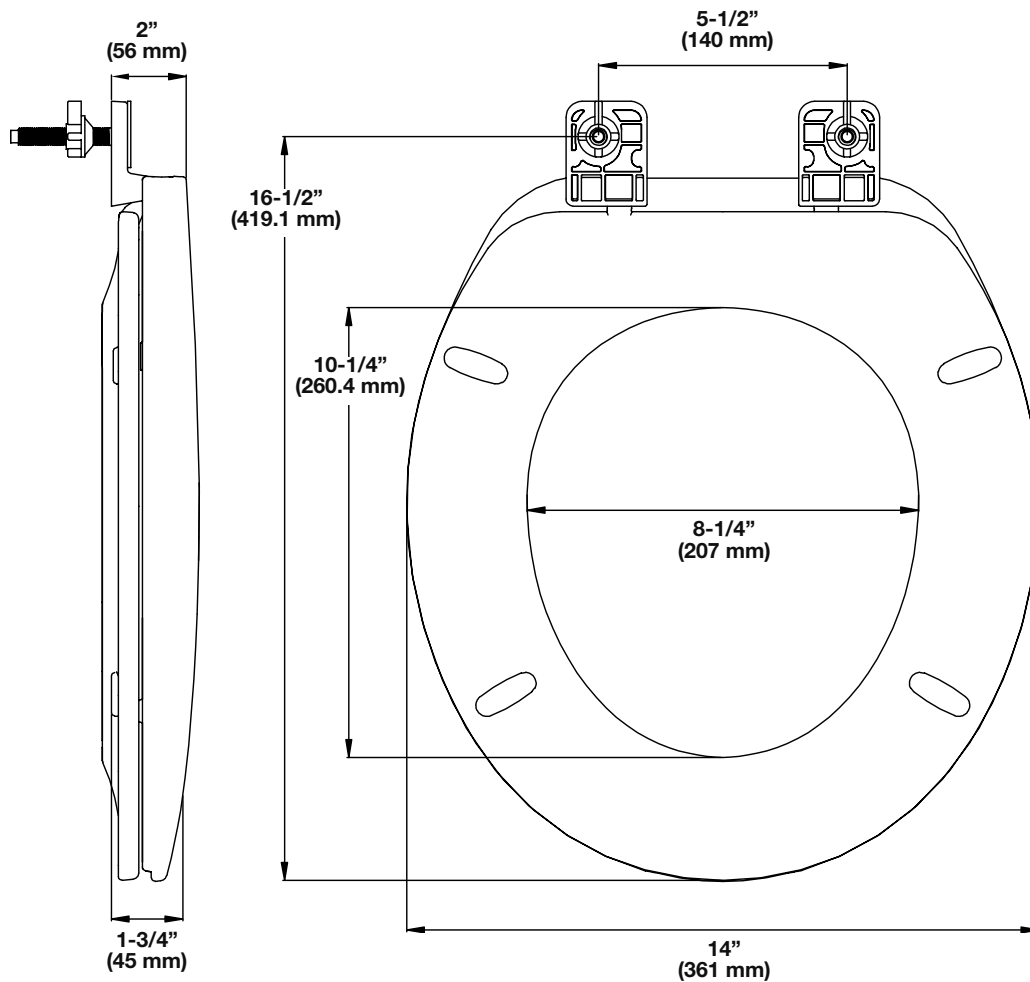

Toilet Seat

GL200SCECWH

Round Plastic Slow Close Seat

- Fits round front toilet bowls
- Solid plastic closed front seat with cover
- Slow close design
- Top mounted hinge with easy clean hardware
- Available in white

gemline