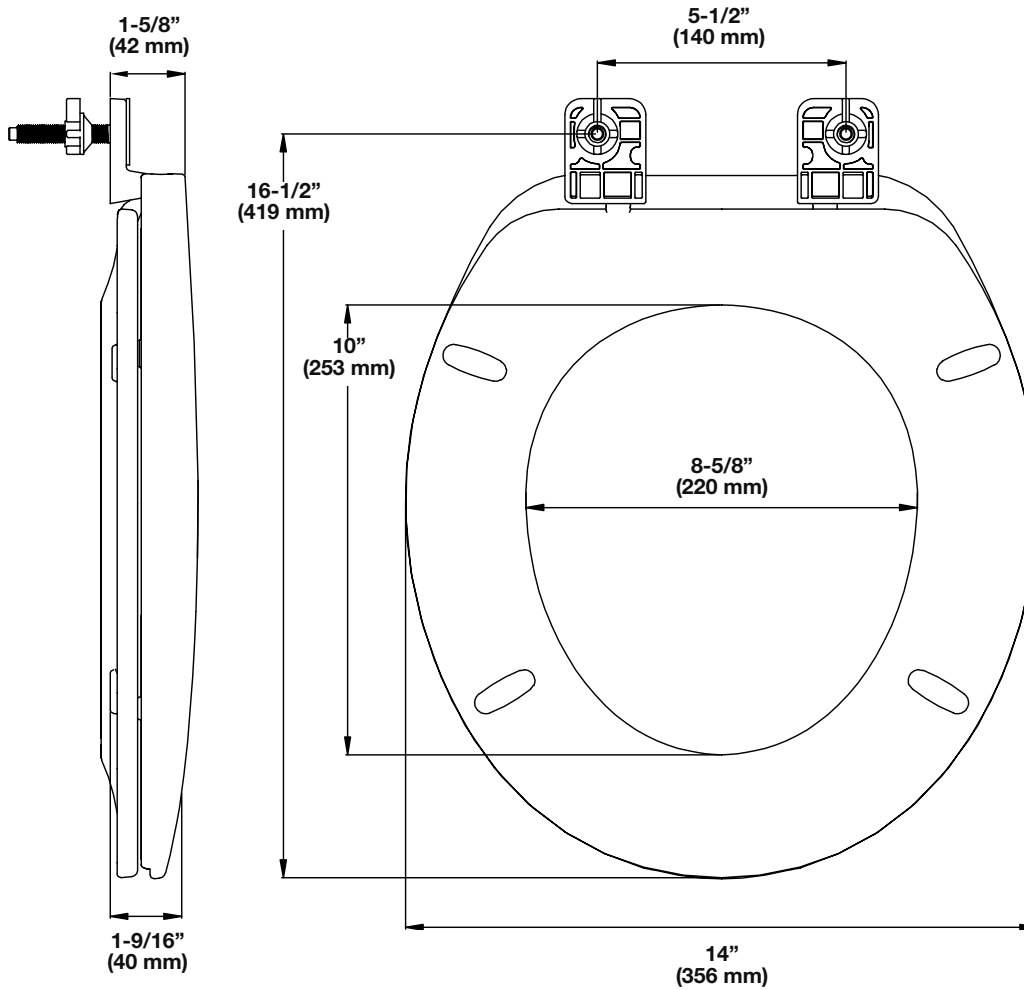

Toilet Seat

GL200WH

Round Plastic Seat

- Fits round front toilet bowls
- Solid plastic closed front seat with cover
- Top mounted hinge with plastic hardware
- Available in white

gemline