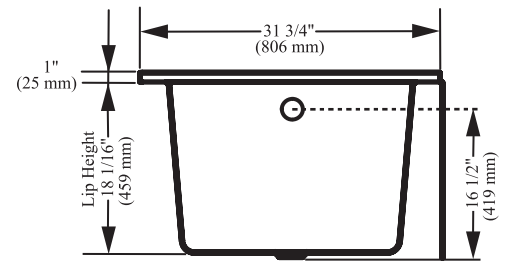

emerald skirted specifications

59 3/4" Length overall

31 3/4" Width overall

20 1/2" Overall height

Capacity: 62 gallons

Drain Position: End

7 hydro jets and 1 lumbar jet

Suction Location

Control Location

Pump Location