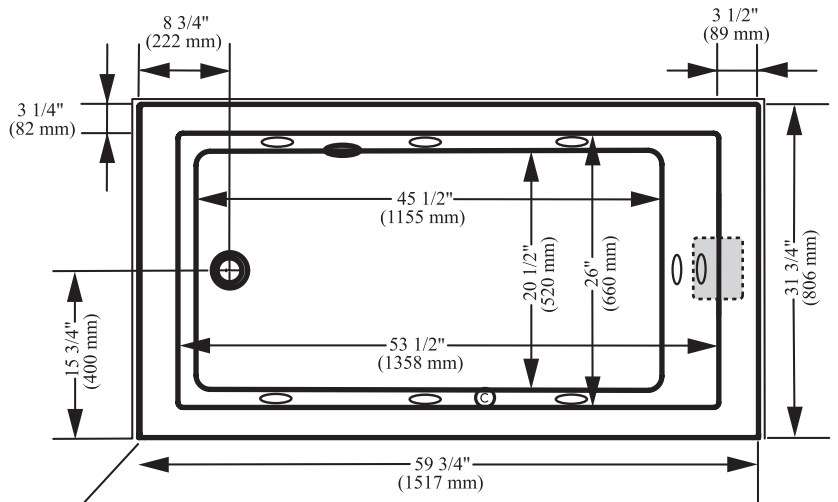

emerald skirted specifications

59 3/4" Length overall

31 3/4" Width overall

20 1/2" Overall height

Capacity: 62 gallons

Drain Position: End

7 hydro jets and 1 lumbar jet

Suction Location

Control Location

Pump Location