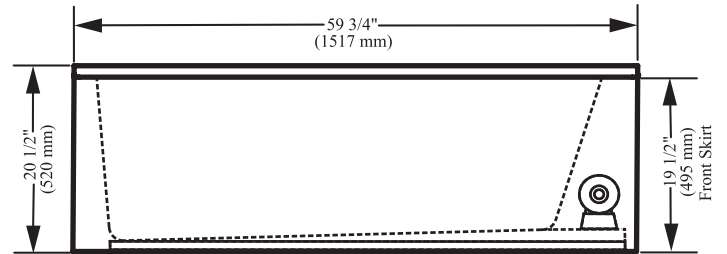

emerald skirted specifications

59 3/4" Length overall

31 3/4" Width overall

20 1/2" Overall height

Capacity: 62 gallons

Drain Position: End

7 hydro jets and 1 lumbar jet

Suction Location

Control Location

Pump Location