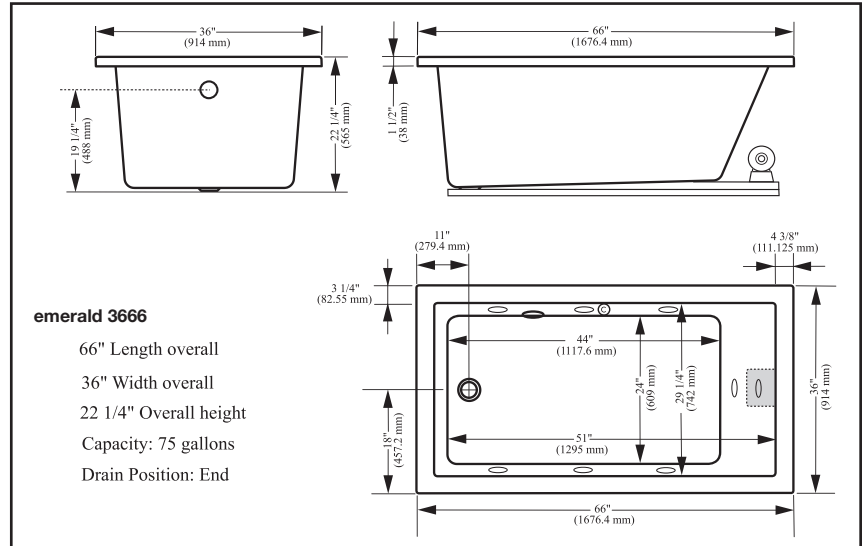

GLT3660SPWH	36X60 SOAKER TUB WH
GLW3660SPCMHWH	36X60 W/P 8 JET WH
GLA3660SPWH	36X60 AIR TUB WH
GLT3660SPBS	36X60 SOAKER TUB BS
GLW3660SPCMHBS	36X60 8 JET W/P BS
GLA3660SPBS	36X60 AIR TUB BS

Suction Location

Control Location

Pump Location

emerald drop-in specifications

GLT3666SPWH	36X66 SOAKER TUB WH
GLW3666SPCMHWH	36X66 W/P 8 JET WH
GLA3666SPWH	36X66 AIR TUB WH
GLT3666SPBS	36X66 SOAKER TUB BS
GLW3666SPCMHBS	36X66 8 JET W/P BS
GLA3666SPBS	36X66 AIR TUB BS