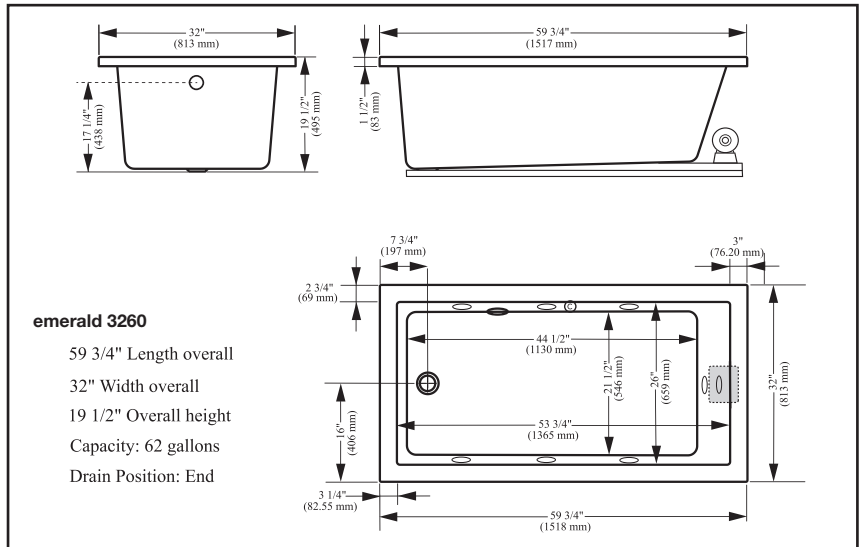

emerald

DROP-IN
SERIES

emerald drop-in specifications

GLT3260SPWH	32X60 SOAKER TUB WH
GLW3260SPCMHWH	32X60 W/P 8 JET WH
GLA3260SPWH	32X60 AIR TUB WH
GLT3260SPBS	32X60 SOAKER TUB BS
GLW3260SPCMHBS	32X60 W/P 8 JET BS
GLA3260SPBS	32X60 AIR TUB BS

GLT3660SPWH	36X60 SOAKER TUB WH
GLW3660SPCMHWH	36X60 W/P 8 JET WH
GLA3660SPWH	36X60 AIR TUB WH
GLT3660SPBS	36X60 SOAKER TUB BS
GLW3660SPCMHBS	36X60 8 JET W/P BS
GLA3660SPBS	36X60 AIR TUB BS

Suction Location

Control Location

Pump Location

emerald drop-in specifications

GLT3666SPWH	36X66 SOAKER TUB WH
GLW3666SPCMHWH	36X66 W/P 8 JET WH
GLA3666SPWH	36X66 AIR TUB WH
GLT3666SPBS	36X66 SOAKER TUB BS
GLW3666SPCMHBS	36X66 8 JET W/P BS
GLA3666SPBS	36X66 AIR TUB BS