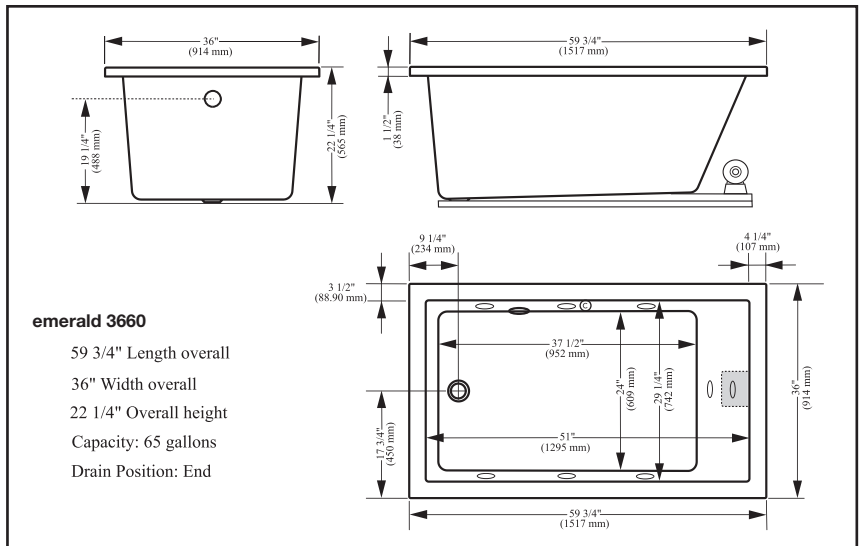

emerald

DROP-IN
SERIES

emerald drop-in specifications

GLT3260SPWH	32X60 SOAKER TUB WH
GLW3260SPCMHWH	32X60 W/P 8 JET WH
GLA3260SPWH	32X60 AIR TUB WH
GLT3260SPBS	32X60 SOAKER TUB BS
GLW3260SPCMHBS	32X60 W/P 8 JET BS
GLA3260SPBS	32X60 AIR TUB BS

GLT3660SPWH	36X60 SOAKER TUB WH
GLW3660SPCMHWH	36X60 W/P 8 JET WH
GLA3660SPWH	36X60 AIR TUB WH
GLT3660SPBS	36X60 SOAKER TUB BS
GLW3660SPCMHBS	36X60 8 JET W/P BS
GLA3660SPBS	36X60 AIR TUB BS

Suction Location

Control Location

Pump Location

emerald drop-in specifications

GLT3666SPWH	36X66 SOAKER TUB WH
GLW3666SPCMHWH	36X66 W/P 8 JET WH
GLA3666SPWH	36X66 AIR TUB WH
GLT3666SPBS	36X66 SOAKER TUB BS
GLW3666SPCMHBS	36X66 8 JET W/P BS
GLA3666SPBS	36X66 AIR TUB BS

GLT3672SPWH	36X72 DI SOAKER TUB WH
GLW3672SPCMHWH	36X72 DI W/P 8 JET WH
GLA3672SPWH	36X72 AIR TUB WH
GLT3672SPBS	36X72 DI SOAKER TUB BS
GLW3672SPCMHBS	36X72 DI W/P 8 JET BS
GLA3672SPBS	36X72 AIR TUB BS