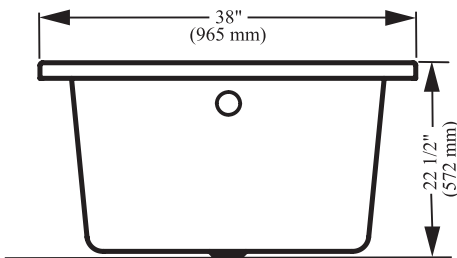

garnet SERIES

GLT5838WH	38X58 DI SOAKER TUB WH
GLW5838CMHWH	38X58 DI W/P 8 JET WH
GLA5838WH	38X58 DI AIR TUB WH
GLT5838BS	38X58 DI SOAKER BS
GLW5838CMHBS	38X58 DI W/P 8 JET BS
GLA5838BS	38X58 DI AIR TUB BS

garnet drop-in specifications

58" Length overall

38" Width overall

22 1/2" Overall height

Capacity: 45 gallons

Drain Position: End

7 hydro jets and 1 lumbar jet

Suction Location

Control Location

Pump Location