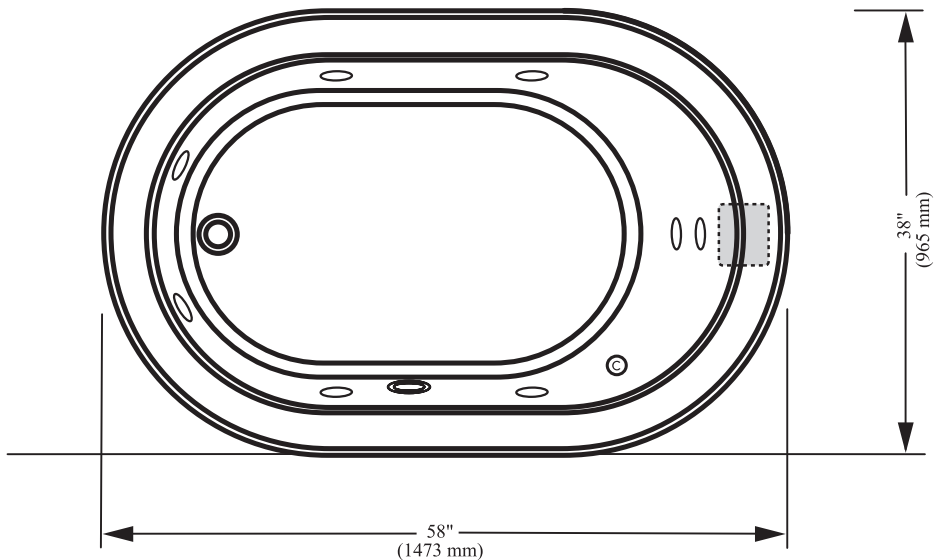

garnet SERIES

GLT5838WH	38X58 DI SOAKER TUB WH
GLW5838CMHWH	38X58 DI W/P 8 JET WH
GLA5838WH	38X58 DI AIR TUB WH
GLT5838BS	38X58 DI SOAKER BS
GLW5838CMHBS	38X58 DI W/P 8 JET BS
GLA5838BS	38X58 DI AIR TUB BS

garnet drop-in specifications

58" Length overall

38" Width overall

22 1/2" Overall height

Capacity: 45 gallons

Drain Position: End

7 hydro jets and 1 lumbar jet

Suction Location

Control Location

Pump Location