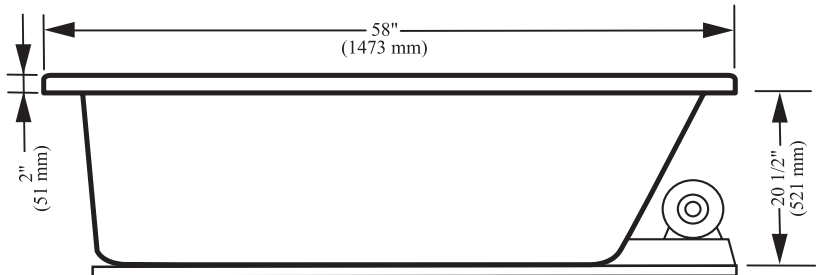

garnet SERIES

GLT5838WH	38X58 DI SOAKER TUB WH
GLW5838CMHWH	38X58 DI W/P 8 JET WH
GLA5838WH	38X58 DI AIR TUB WH
GLT5838BS	38X58 DI SOAKER BS
GLW5838CMHBS	38X58 DI W/P 8 JET BS
GLA5838BS	38X58 DI AIR TUB BS

garnet drop-in specifications

58" Length overall

38" Width overall

22 1/2" Overall height

Capacity: 45 gallons

Drain Position: End

7 hydro jets and 1 lumbar jet

Suction Location

Control Location

Pump Location