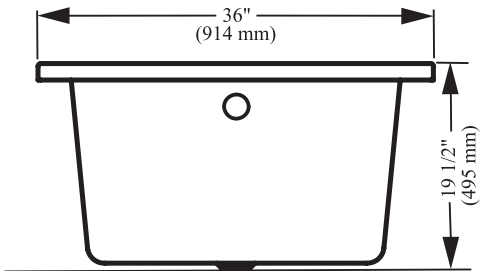

### lapis drop-in specifications

- 72" Length overall
- 36" Width overall
- 19 1/2" Overall height
- Capacity: 60 gallons
- Drain Position: End
- 7 hydro jets and 1 lumbar jet

Suction Location

Control Location

Pump Location