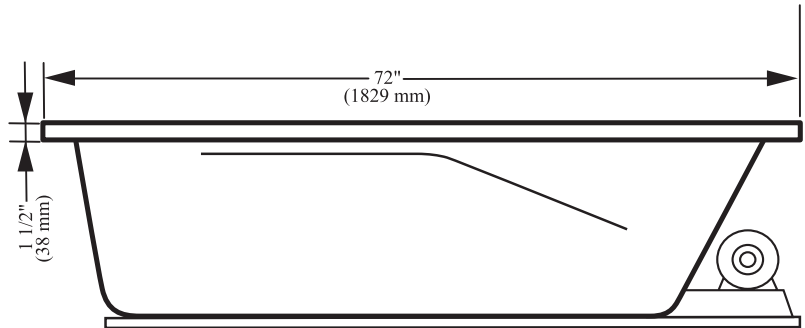

# lapis SERIES

GLT3672NWH	36X72 DI SOAKER WH
GLW3672NCMHWH	36X72 DI W/P 8 JET WH
GLA3672NWH	36X72 DI AIR TUB WH
GLT3672NBS	36X72 DI SOAKER BS
GLW3672NCMHBS	36X72 DI W/P 8 JET BS
GLA3672NBS	36X72 DI AIR TUB BS

### lapis drop-in specifications

- 72" Length overall
- 36" Width overall
- 19 1/2" Overall height
- Capacity: 60 gallons
- Drain Position: End
- 7 hydro jets and 1 lumbar jet

Suction Location

Control Location

Pump Location