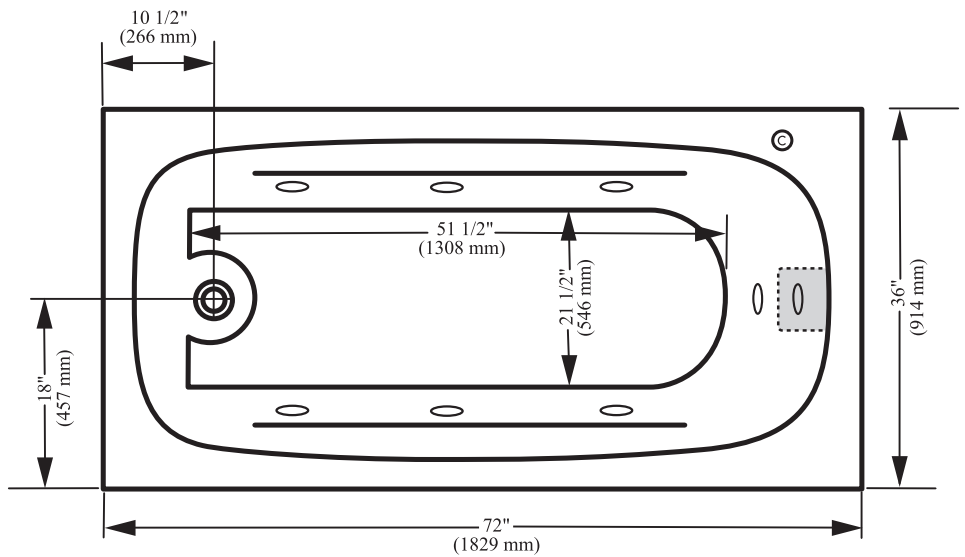

# lapis SERIES

GLT3672NWH	36X72 DI SOAKER WH
GLW3672NCMHWH	36X72 DI W/P 8 JET WH
GLA3672NWH	36X72 DI AIR TUB WH
GLT3672NBS	36X72 DI SOAKER BS
GLW3672NCMHBS	36X72 DI W/P 8 JET BS
GLA3672NBS	36X72 DI AIR TUB BS

### lapis drop-in specifications

- 72" Length overall
- 36" Width overall
- 19 1/2" Overall height
- Capacity: 60 gallons
- Drain Position: End
- 7 hydro jets and 1 lumbar jet

Suction Location

Control Location

Pump Location